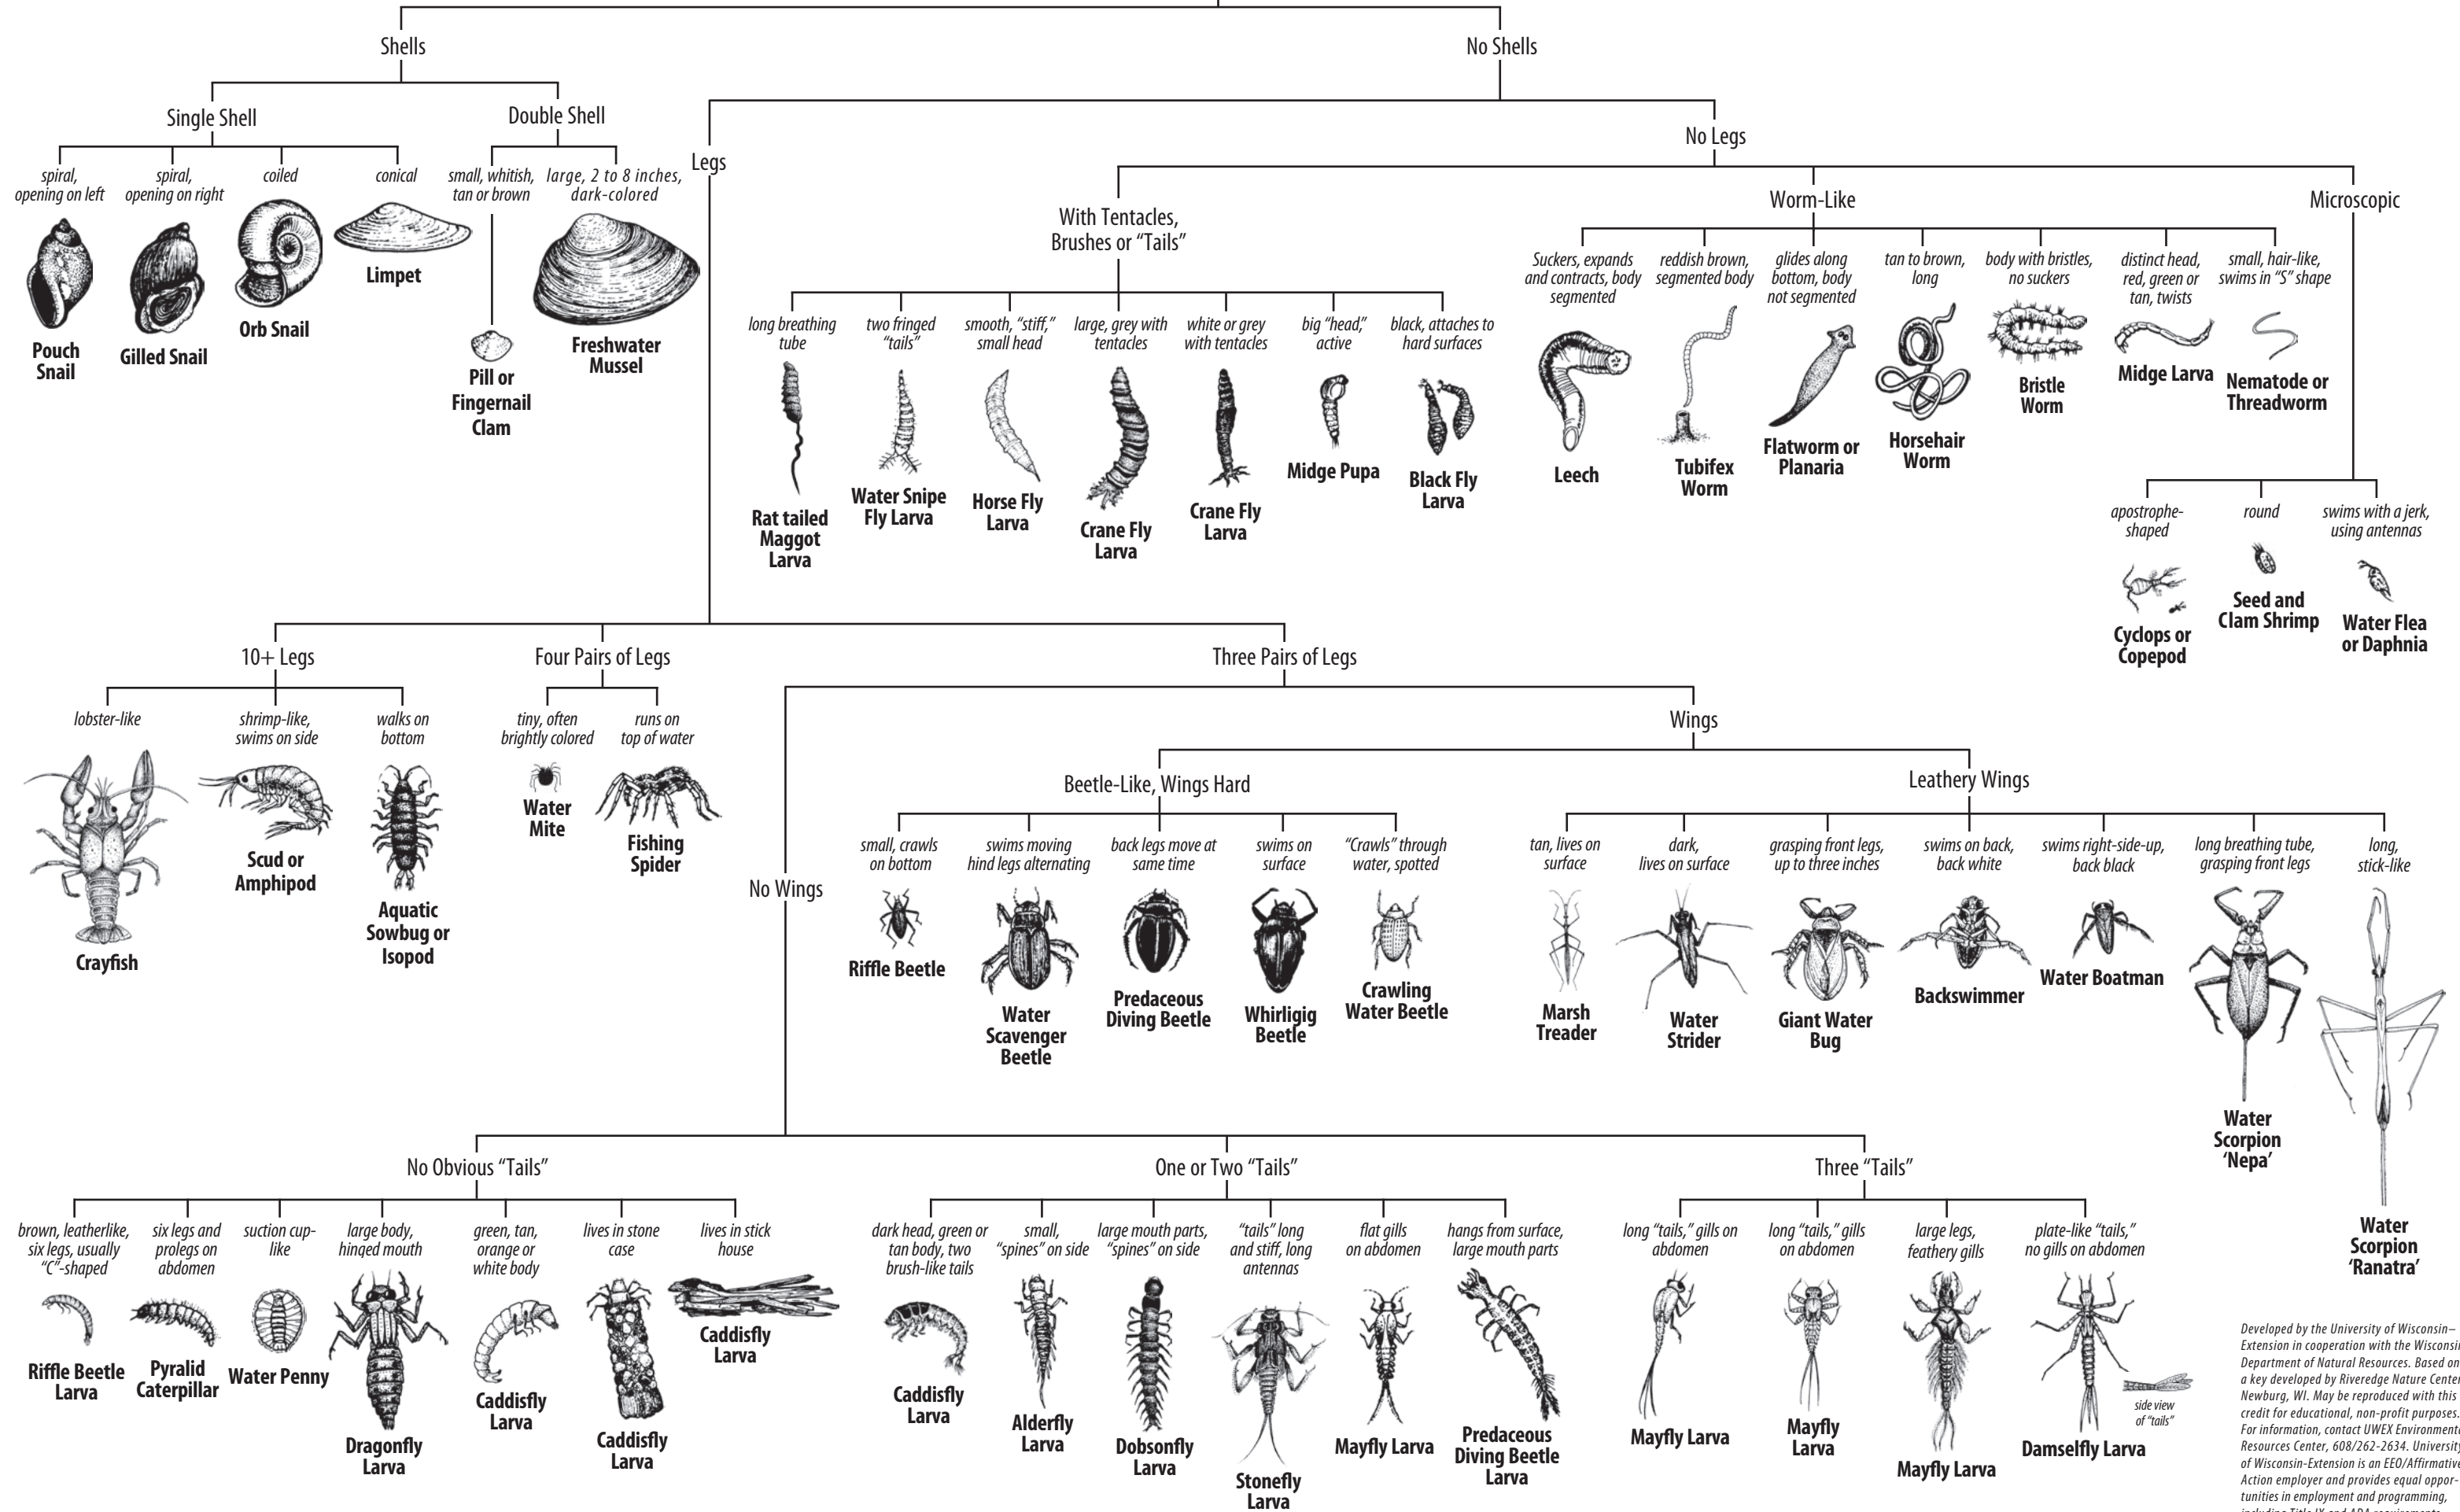

Key to Macroinvertebrate Life in the River

(Sizes of illustrations are not proportional.)

Developed by the University of Wisconsin-Extension in cooperation with the Wisconsin Department of Natural Resources. Based on a key developed by Riveredge Nature Center, Newburg, WI. May be reproduced with this credit for educational, non-profit purposes. For information, contact UWEX Environmental Resources Center, 608/262-2634. University of Wisconsin-Extension is an EEO/Affirmative Action employer and provides equal opportunities in employment and programming, including Title IX and ADA requirements.