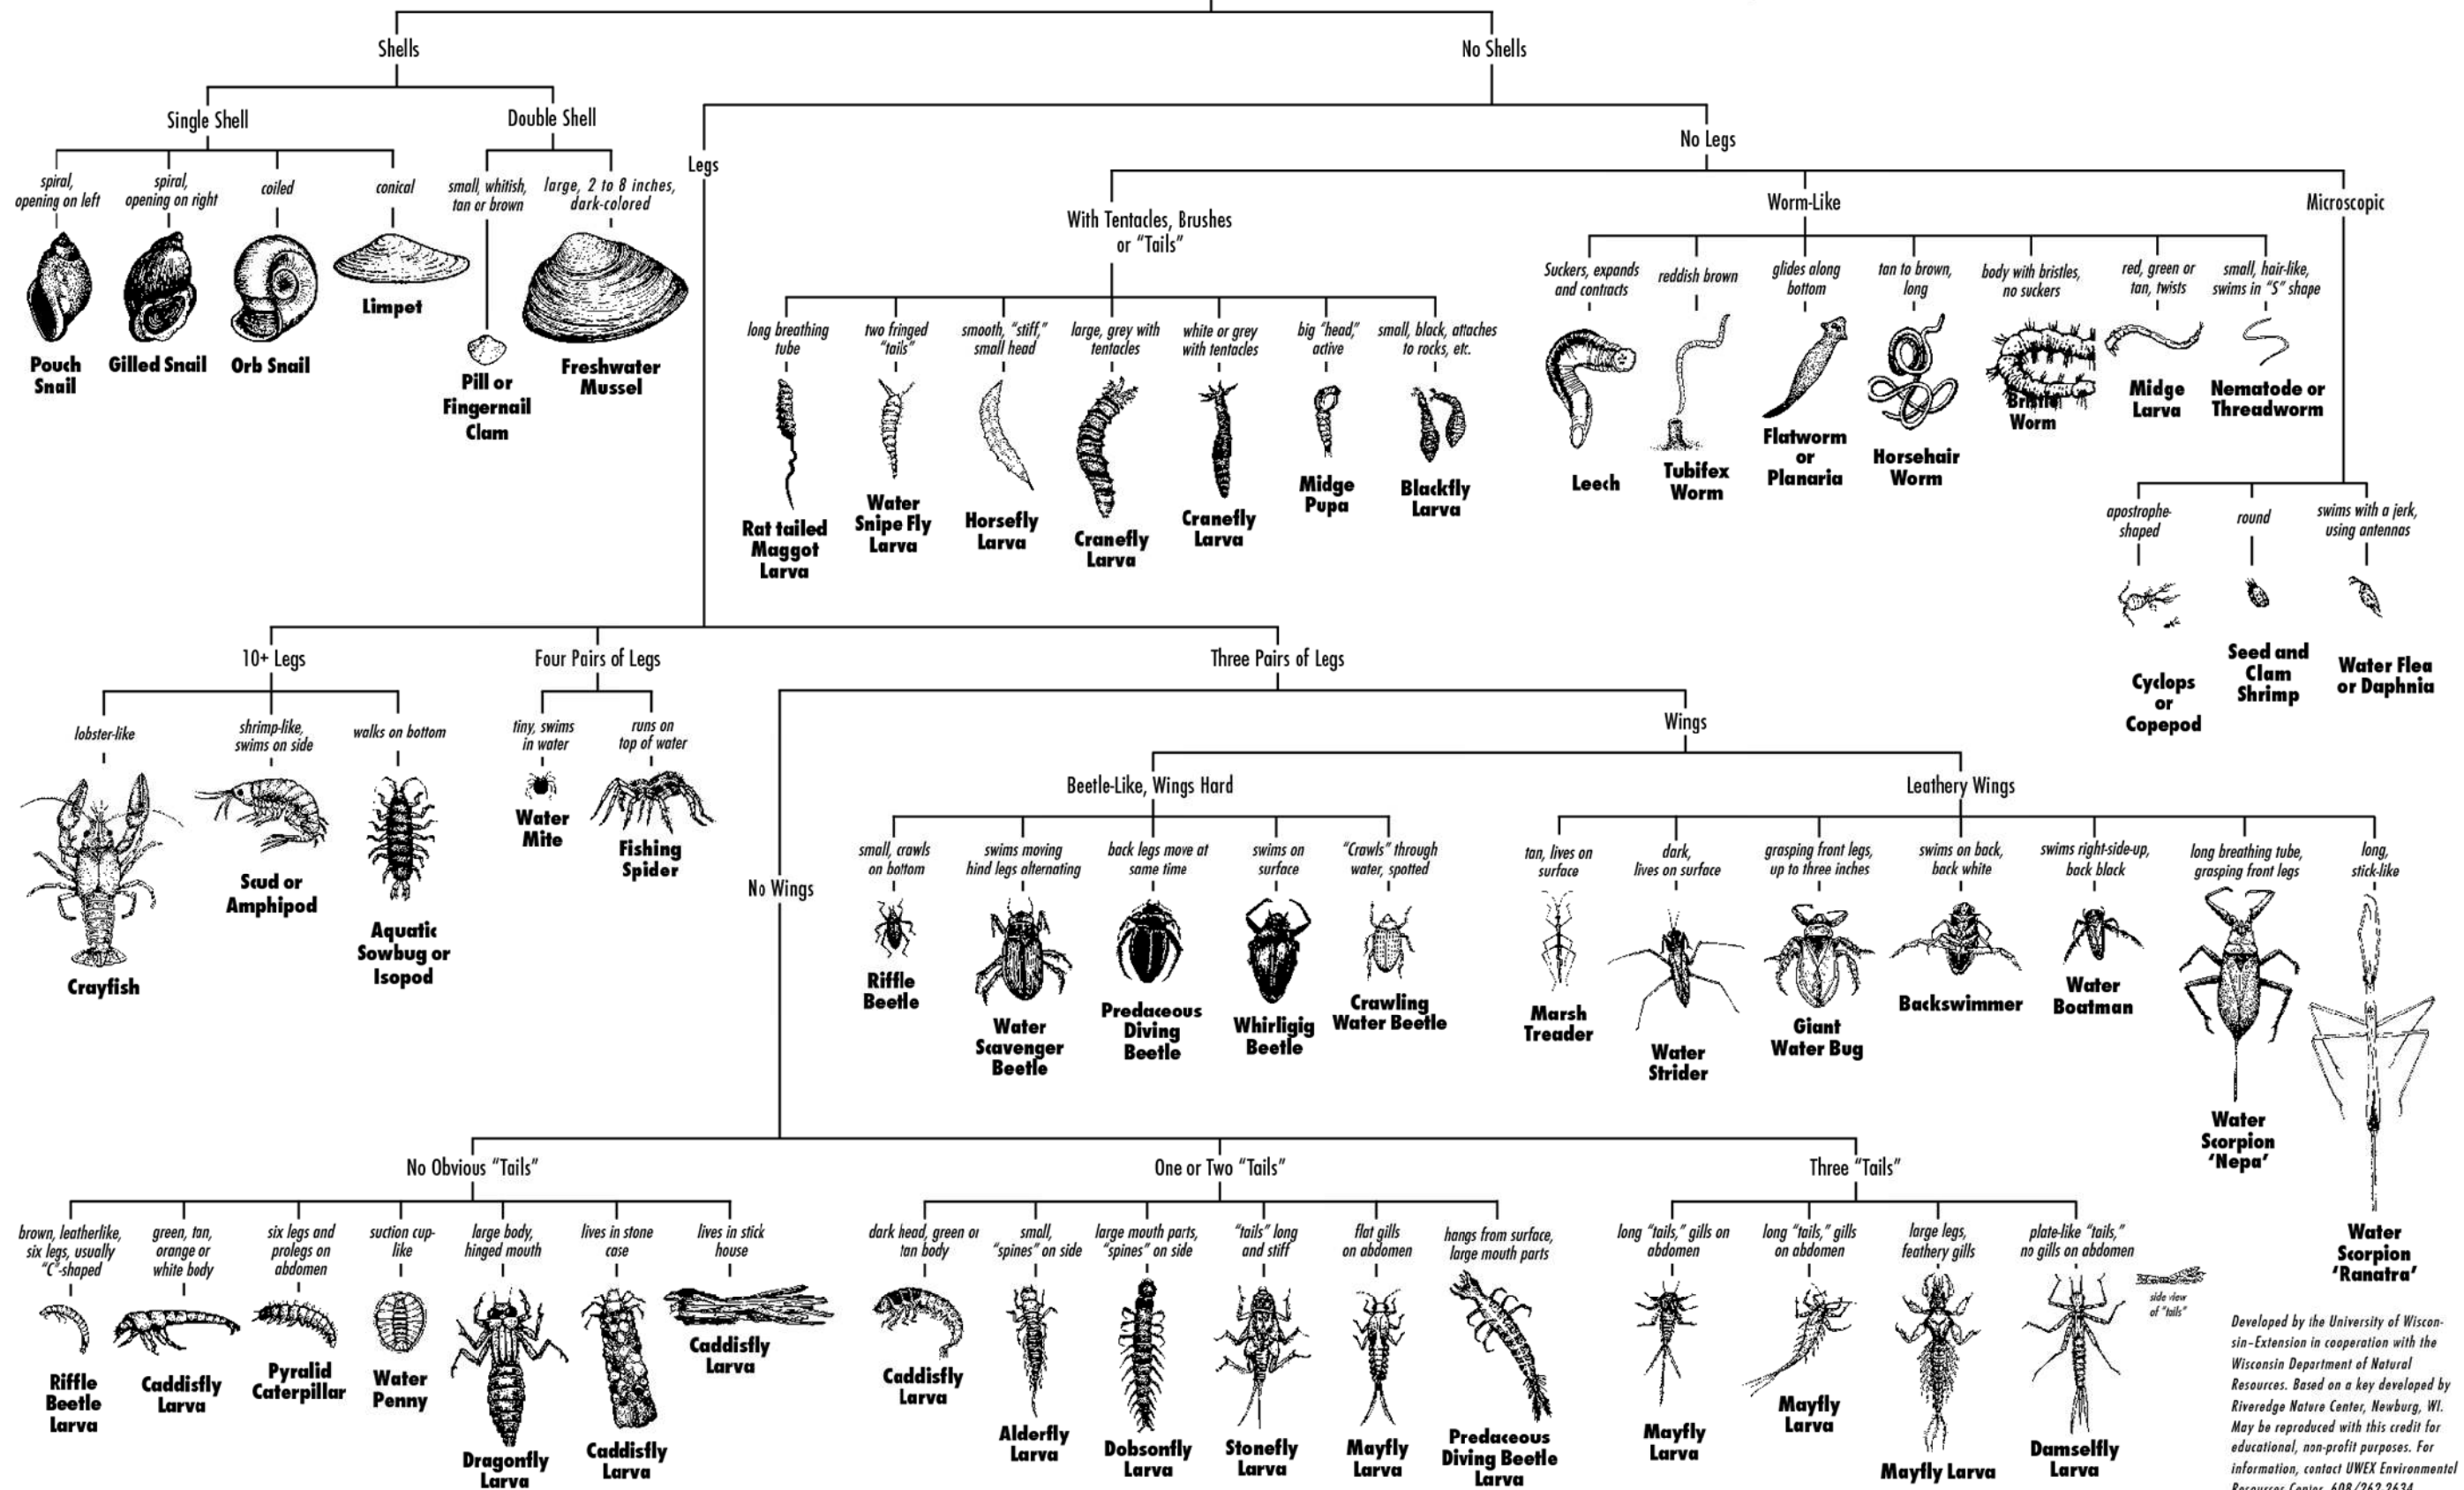

Key to Macroinvertebrate Life in the River

(Sizes of illustrations are not proportional.)

Developed by the University of Wisconsin-Extension in cooperation with the Wisconsin Department of Natural Resources. Based on a key developed by Riveredge Nature Center, Newburg, WI. May be reproduced with this credit for educational, non-profit purposes. For information, contact UWEX Environmental Resources Center, 608/262-2634.